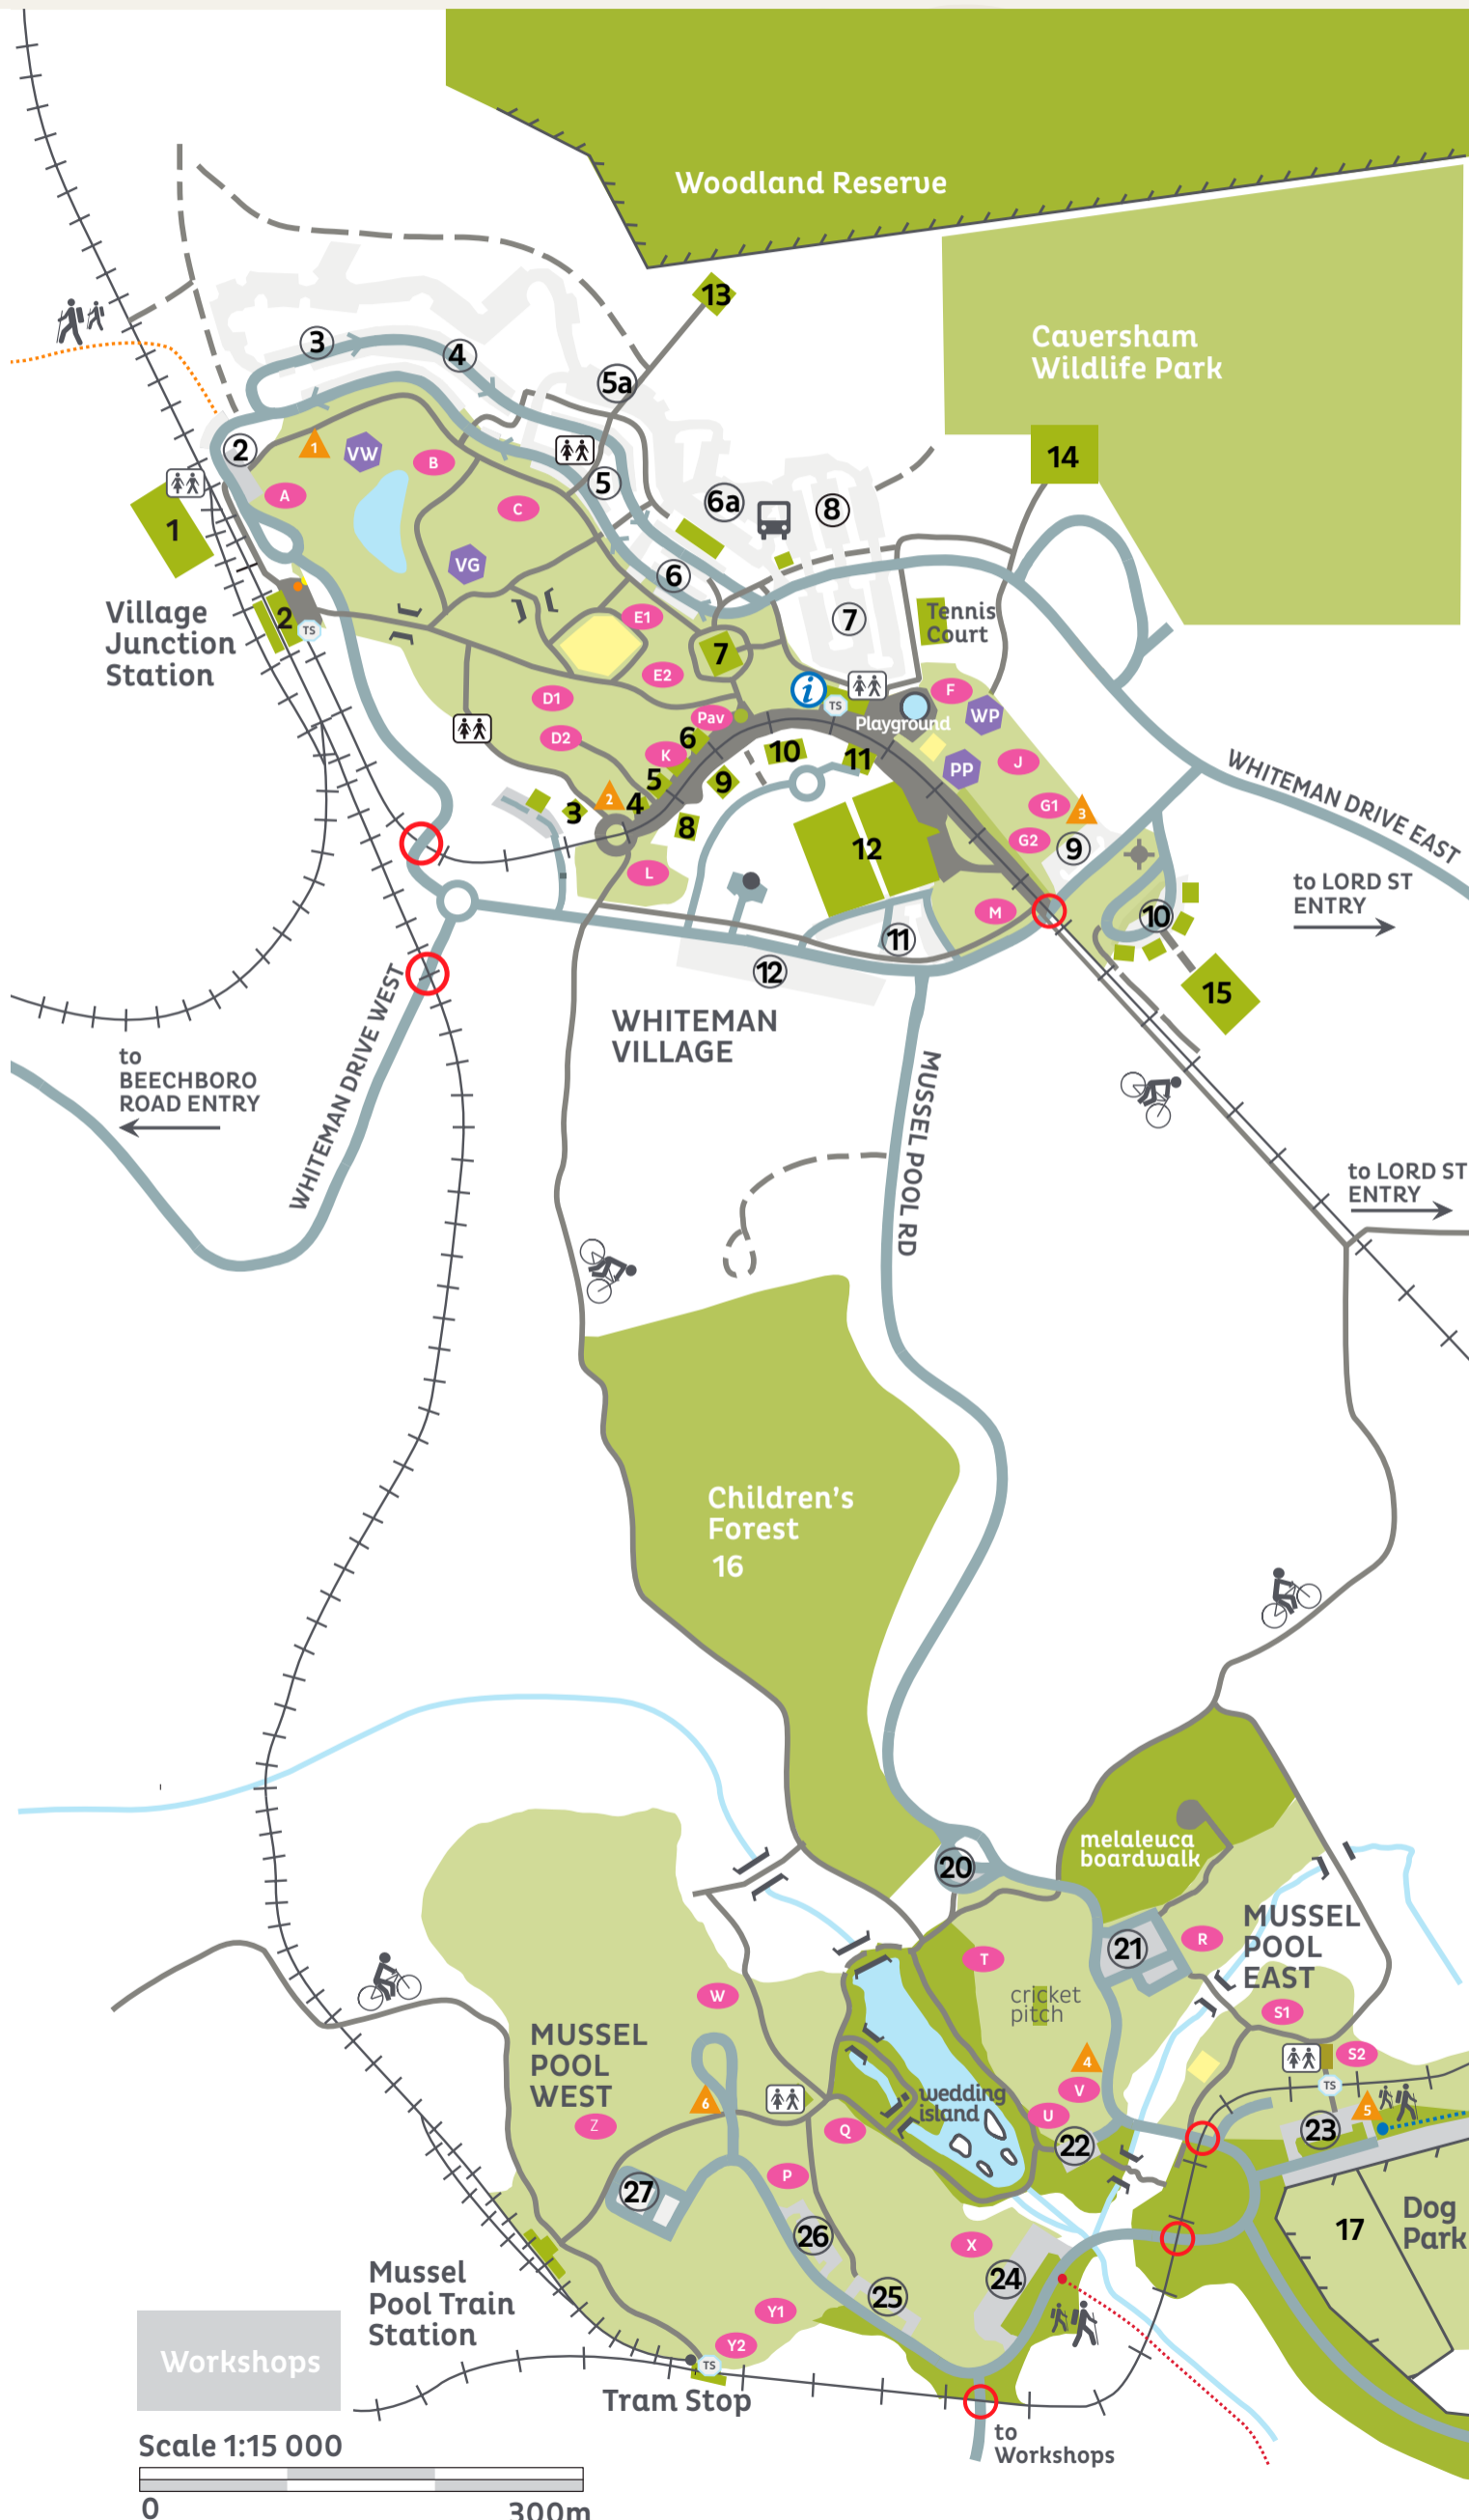

RECREATION AREAS MAP

WHITEMAN PARK

CONSERVATION • RECREATION • EDUCATION

KEY TO MAPS

- Bike/Walk Path
- Bushwalk Trails
- Car Parks
- Evacuation Points
- Level Crossing
- Picnic Shelters
- Playground
- Railway
- Shade Shelters
- Toilets
- Tramline
- Tram Stop
- Bus Parking

KEY TO BUILDINGS AND PARKS

- Visitor Information Centre
- 1 Revolutions Transport Museum
- 2 Village Junction Train Station
- 3 Old School House
- 4 The Lolly Stop
- 5 Village Art Gallery
- 6
- 7 Whiteman Park Administration
- 8 Handcraft Centre
- 9 Print Shop
- 10 Pedal Play
- 11 Village Cafe
- 12 Motor Museum of WA
- 13 Woodland Reserve Interpretive Centre
- 14 Caversham Wildlife Park
- 15 Tractor Museum of WA
- 16 Children's Forest
- 17 Dog Park

Scale 1:15 000

Visit www.whitemanpark.com.au to find out What's On in the Park, including special events, tours and activities.