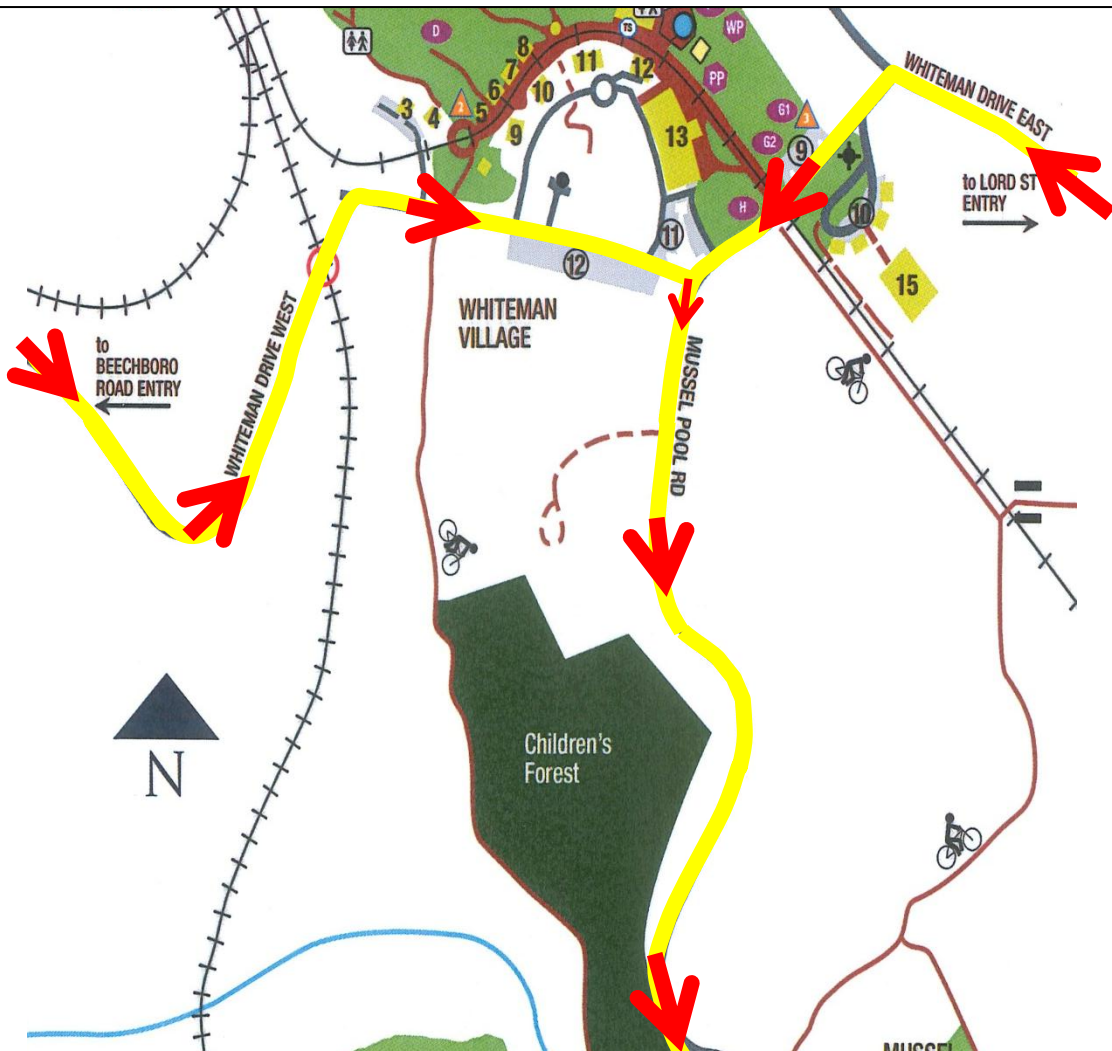

**Whiteman Park Map Follow the arrows to the ADSA Christmas Picnic at Mussel Pool**

Whiteman Park has two entries one on Lord Street and one on Beechboro Road. Mussel Pool can be accessed from either entry.

Follow the red arrows on the map from the Lord Street entry or the Beechboro Road entry to Mussel Pool Road.

Follow the red arrows on the map along Mussel Pool Road to the ADSA Picnic area and park in the Overflow Carpark.